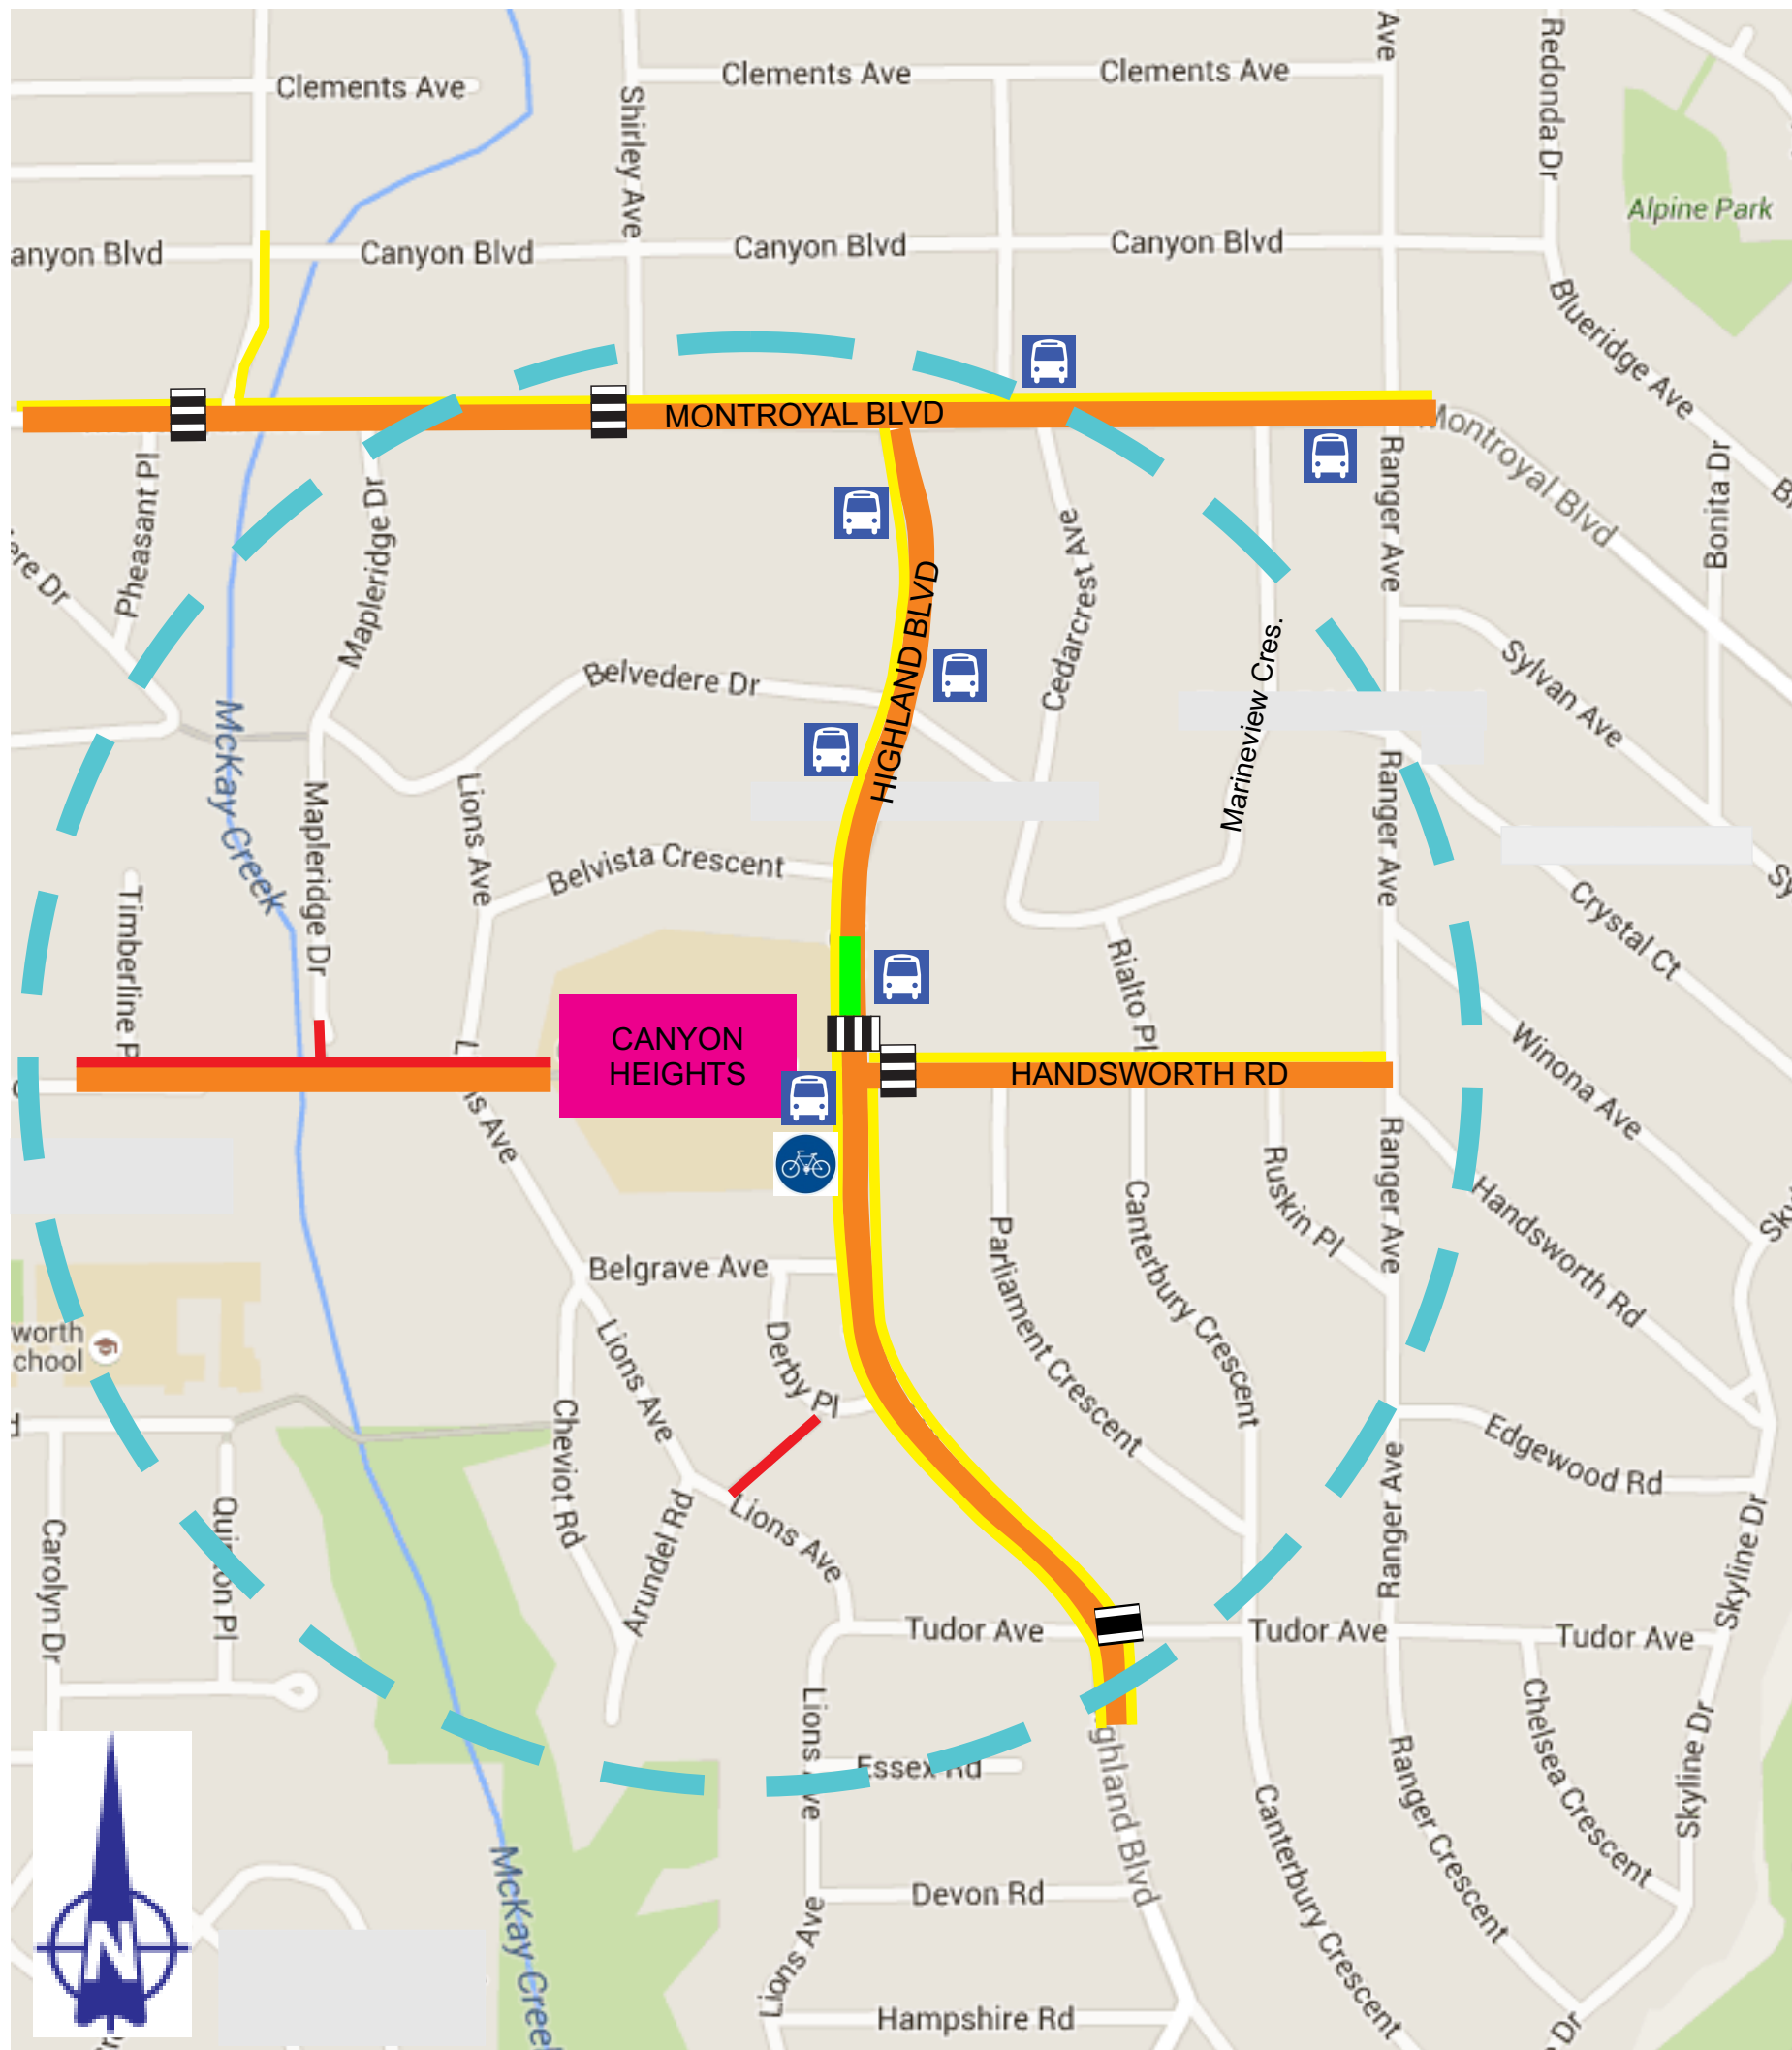

# Canyon Heights Elementary School Safe Routes to School Map

## Legend - Canyon Heights Elementary School

	<b>Best Walking Routes</b>		<b>Drop off/Pick up</b>		<b>Sidewalk</b>
	<b>5 Minute Walk Radius</b>		<b>Bus Stop</b>		<b>Trail</b>
	<b>Pedestrian Crosswalk</b>		<b>Bicycle Parking</b>		