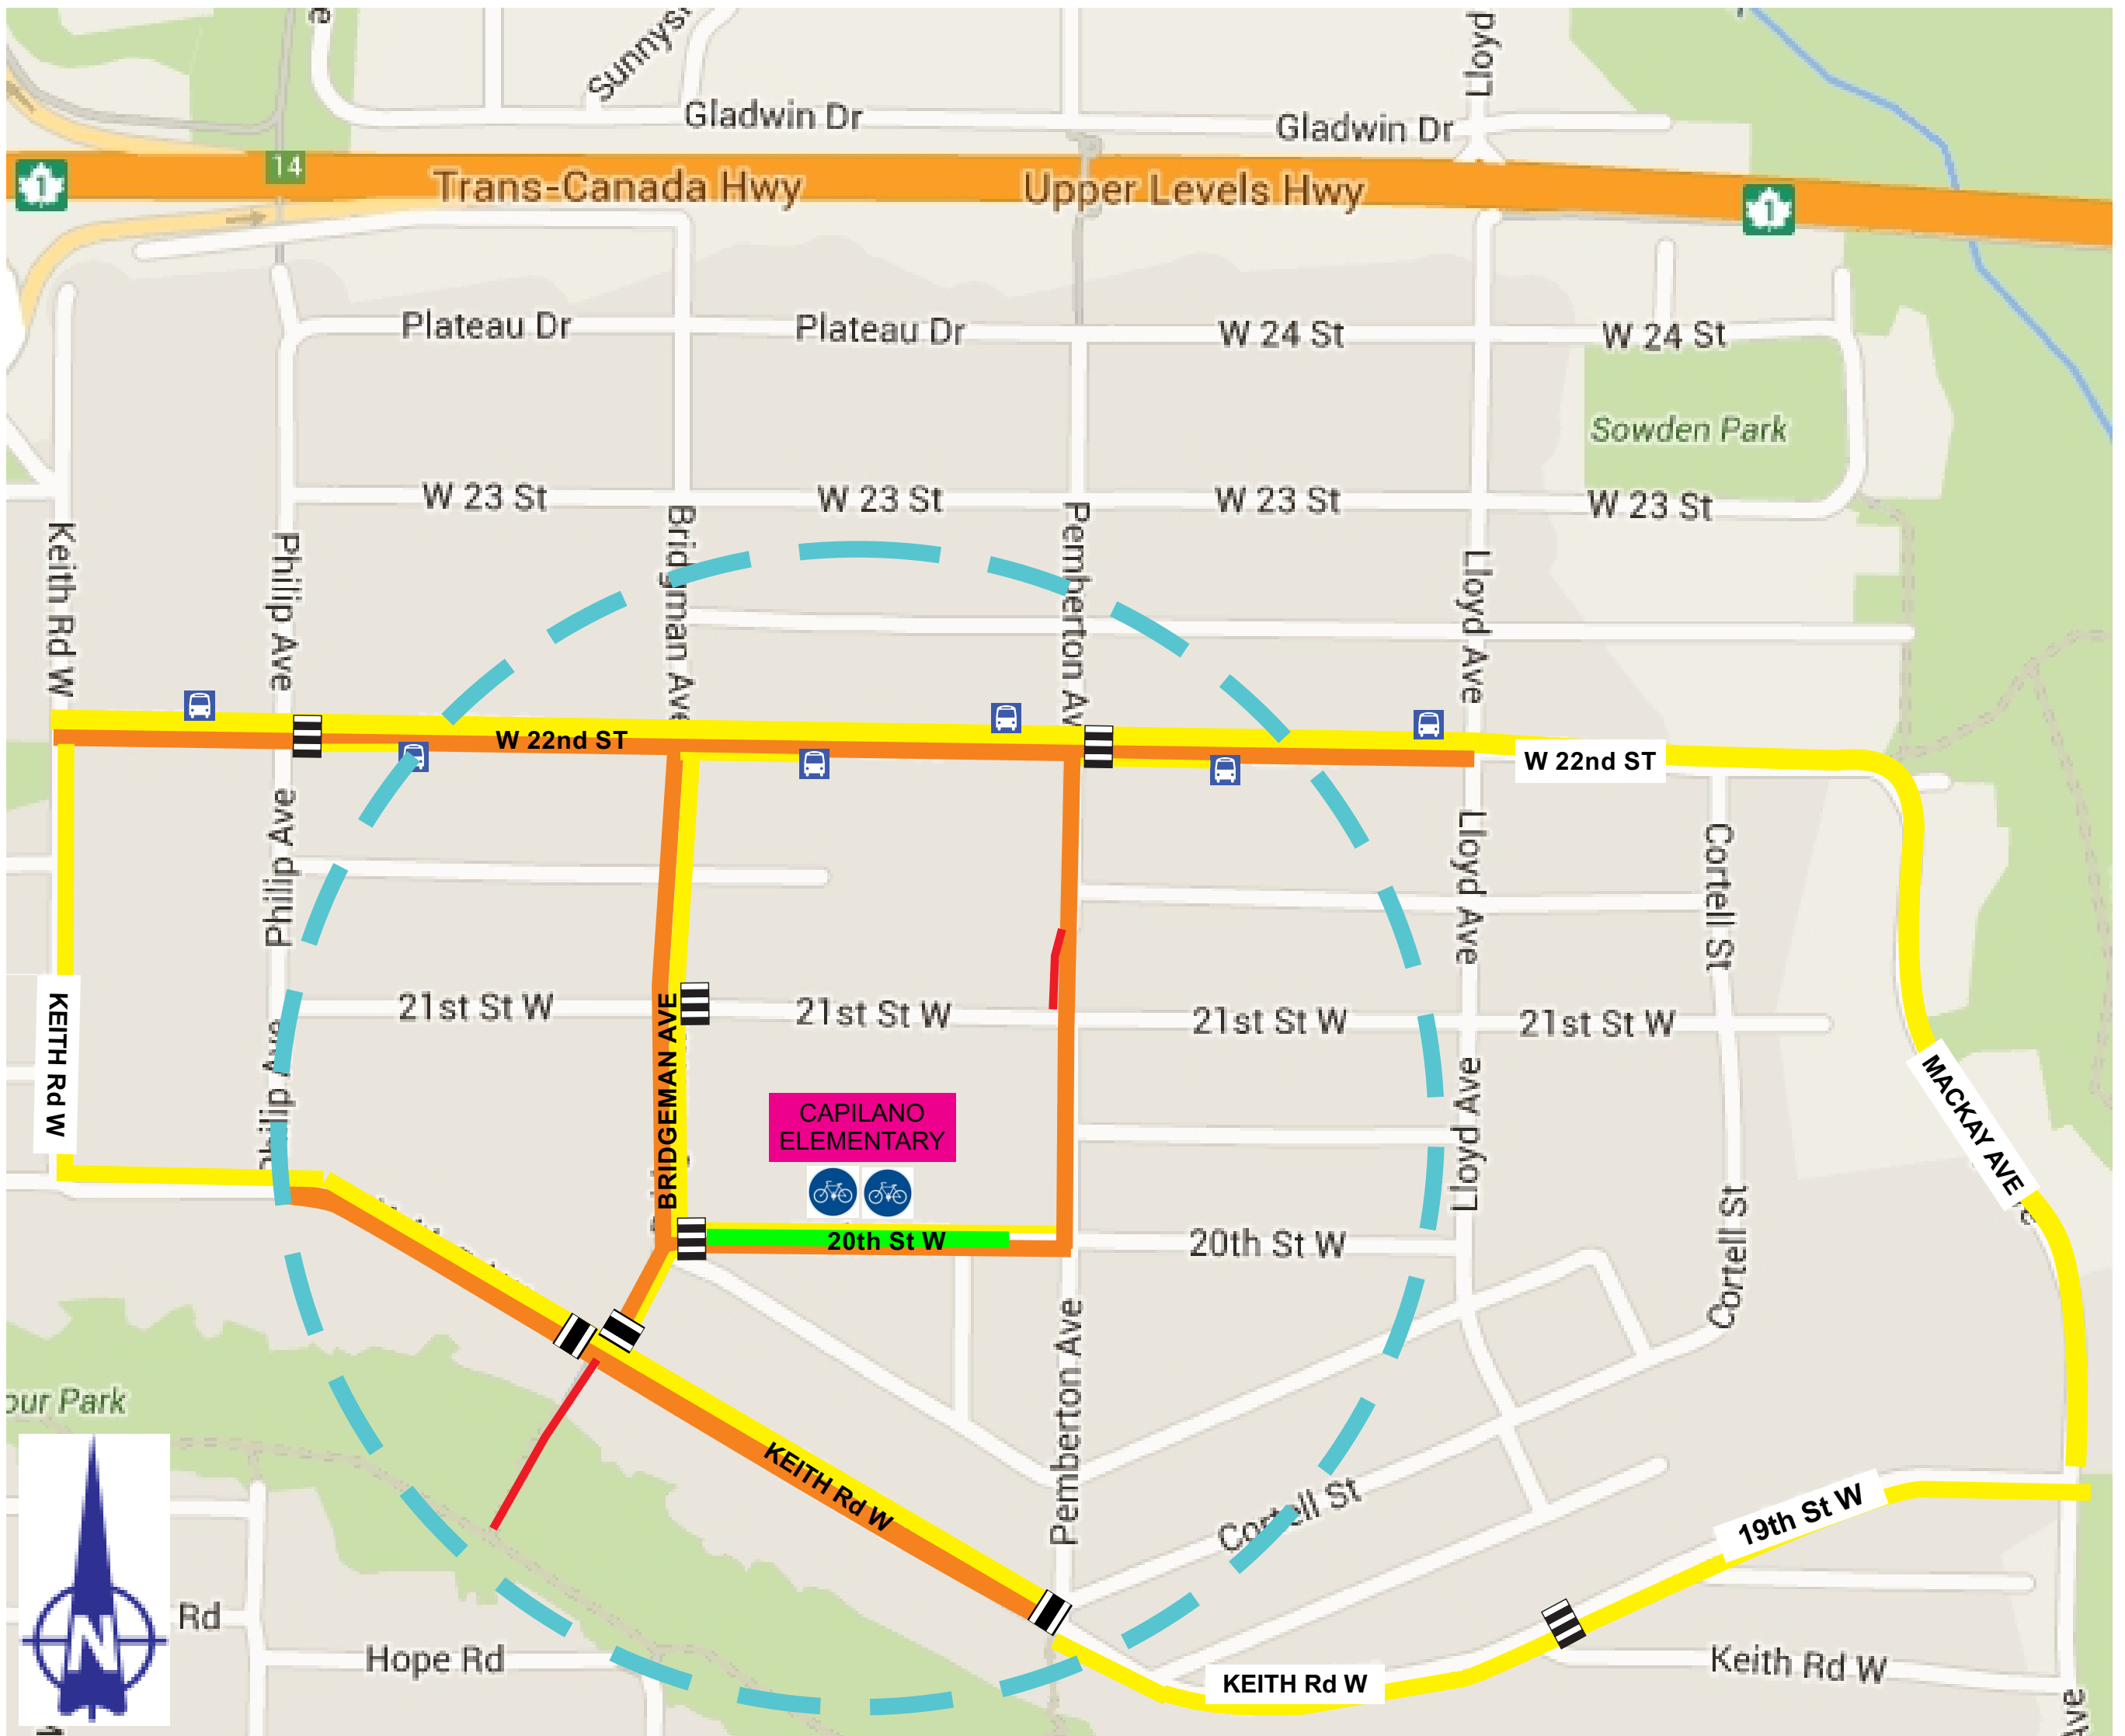

# Capilano Elementary School Safe Routes to School Map

## Legend - Canyon Heights Elementary School

- |                                                                                                          |                                                                                                        |                                                                                                |
|----------------------------------------------------------------------------------------------------------|--------------------------------------------------------------------------------------------------------|------------------------------------------------------------------------------------------------|
|  Best Walking Routes  |  Drop off/Pick up |  Sidewalk |
|  5 Minute Walk Radius |  Bus Stop         |  Trail    |
|  Pedestrian Crosswalk |  Bicycle Parking  |                                                                                                |