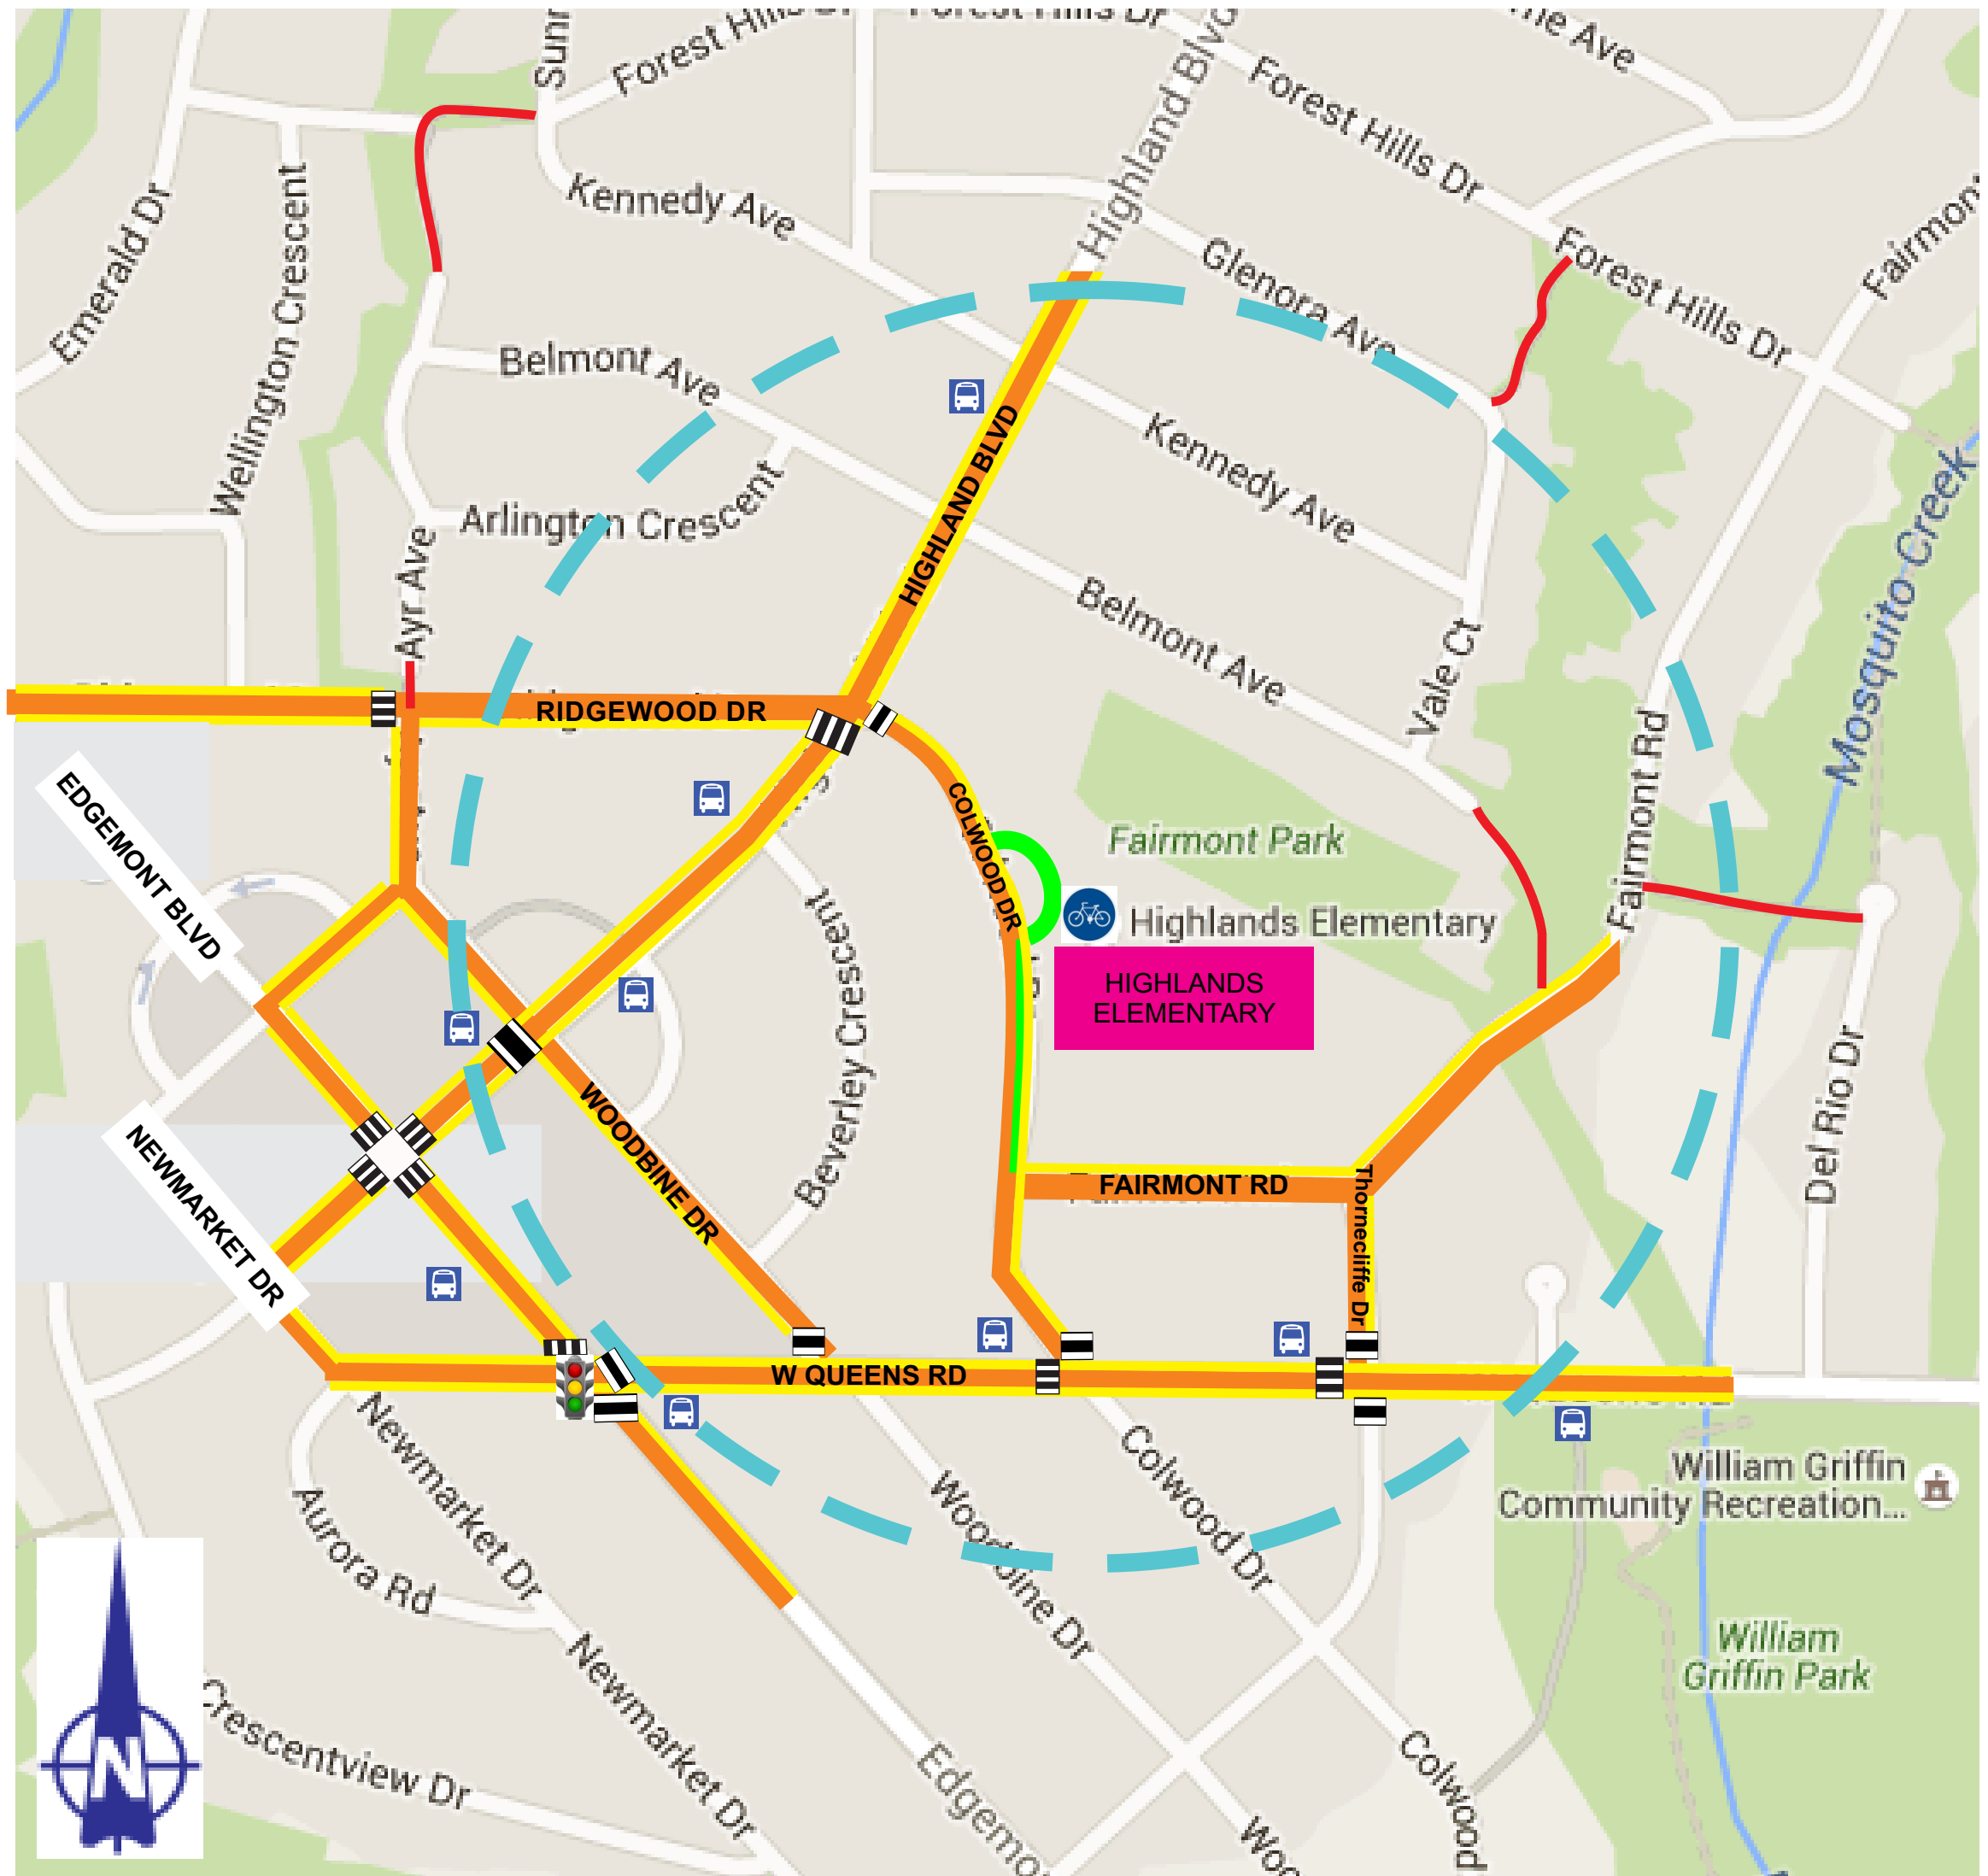

Highlands Elementary School Safe Routes to School Map

Legend - Canyon Heights Elementary School

- | | | | | | |
|--|----------------------|--|------------------|--|----------------|
| | Best Walking Routes | | Drop off/Pick up | | Sidewalk |
| | 5 Minute Walk Radius | | Bus Stop | | Trail |
| | Pedestrian Crosswalk | | Bicycle Parking | | Traffic Signal |