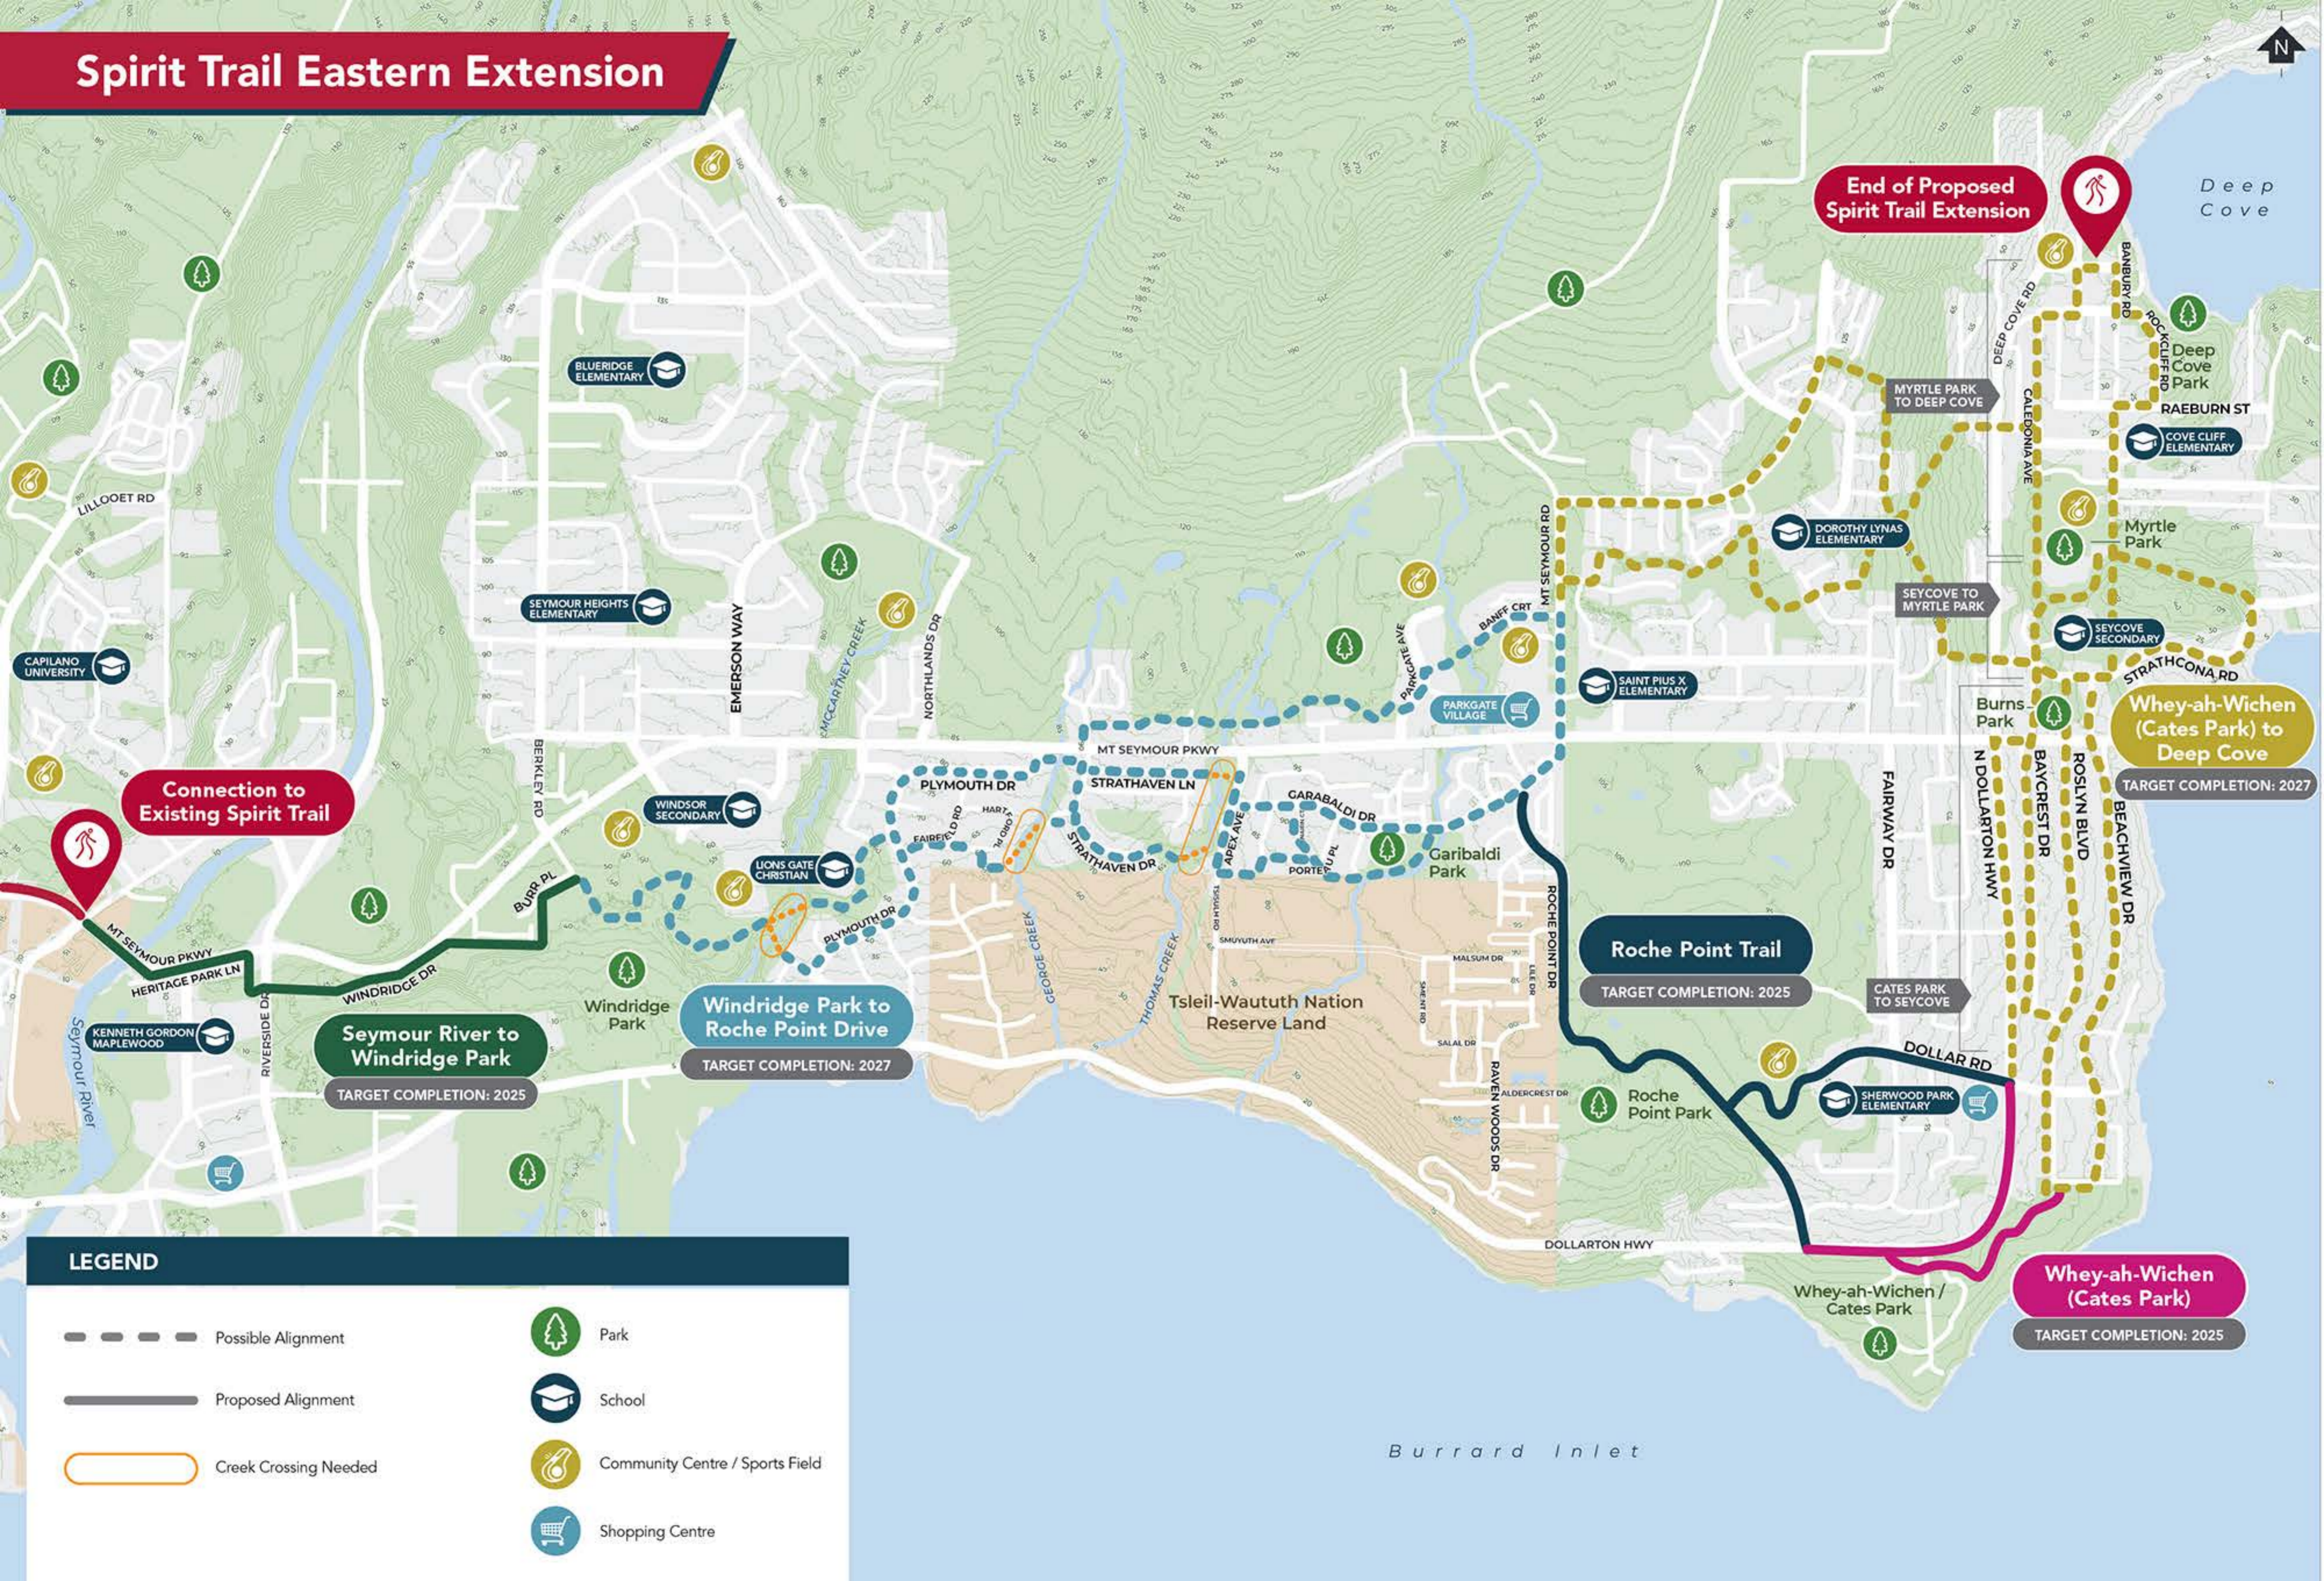

# Spirit Trail Eastern Extension

**Connection to Existing Spirit Trail**

**Seymour River to Windridge Park**  
TARGET COMPLETION: 2025

**Windridge Park to Roche Point Drive**  
TARGET COMPLETION: 2027

**Roche Point Trail**  
TARGET COMPLETION: 2025

**Whey-ah-Wichen (Cates Park)**  
TARGET COMPLETION: 2025

**Whey-ah-Wichen (Cates Park) to Deep Cove**  
TARGET COMPLETION: 2027

**End of Proposed Spirit Trail Extension**

**LEGEND**

- Possible Alignment
- Proposed Alignment
- Creek Crossing Needed
- Park
- School
- Community Centre / Sports Field
- Shopping Centre

Burrard Inlet